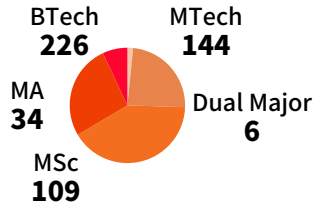

INVITATION FOR RECRUITMENT DRIVE 2024-25

FOR PLACEMENT

DEMOGRAPHY - CLASS OF 2025

CLASS OF 2025
513

CLASS OF 2025

BTech : Total 226

MTech : Total 144

MSc : Total 109

MA : Total 34

FOR INTERNSHIP

DEMOGRAPHY - BTECH 2026

BTECH - CLASS OF 2026
275

STEPS FOR RECRUITMENT

SECTOR WISE OFFERS - CLASS OF 2024

SOME OF OUR RECRUITERS