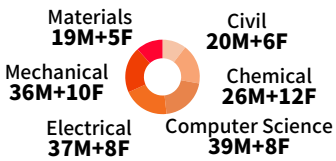

INVITATION FOR RECRUITMENT DRIVE 2024-25

FOR PLACEMENT

DEMOGRAPHY - CLASS OF 2025

CLASS OF 2025
513

CLASS OF 2025

BTech : Total 226

MTech : Total 144

MSc : Total 109