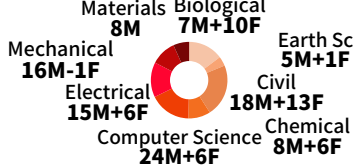

INVITATION FOR RECRUITMENT DRIVE 2024-25

FOR PLACEMENT

DEMOGRAPHY - CLASS OF 2025

CLASS OF 2025
513

CLASS OF 2025

BTech : Total 226

MTech : Total 144

MSc : Total 109

MA : Total 34

FOR INTERNSHIP

DEMOGRAPHY - BTECH 2026

BTECH - CLASS OF 2026
275

STEPS FOR RECRUITMENT

SECTOR WISE OFFERS - CLASS OF 2024

SOME OF OUR RECRUITERS