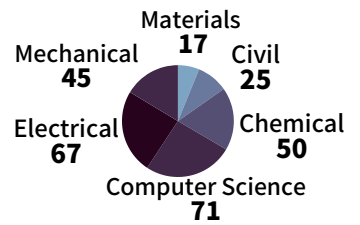

INVITATION FOR RECRUITMENT DRIVE 2024-25

FOR PLACEMENT

DEMOGRAPHY - CLASS OF 2025

CLASS OF 2025
513

CLASS OF 2025

BTech : Total 226

MTech : Total 144

MSc : Total 109

MA : Total 34

FOR INTERNSHIP

DEMOGRAPHY - BTECH 2026

BTECH - CLASS OF 2026
275

STEPS FOR RECRUITMENT

SECTOR WISE OFFERS - CLASS OF 2024

SOME OF OUR RECRUITERS